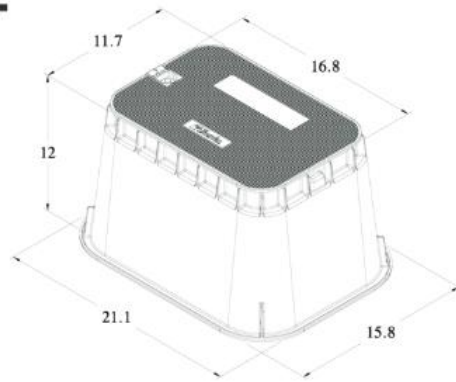

Small Vault

P141912

Appx. Dimensions:
14"W x 19"L x 12"D

**Cover Weight
(Overlapping Cover):**
2 lbs.

Box Weight:
6 lbs.

Assembly Weight:
8 lbs.

Pallet Quantity:
78

Loaded Pallet Weight:
635 lbs.

Large Vault

P132415

Appx. Dimensions:
13"W x 24"L x 15"D

**Cover Weight
(Inset Cover):**
5 lbs.

Box Weight:
19 lbs.

Assembly Weight:
25 lbs.

Pallet Quantity:
30

Loaded Pallet Weight:
800 lbs.